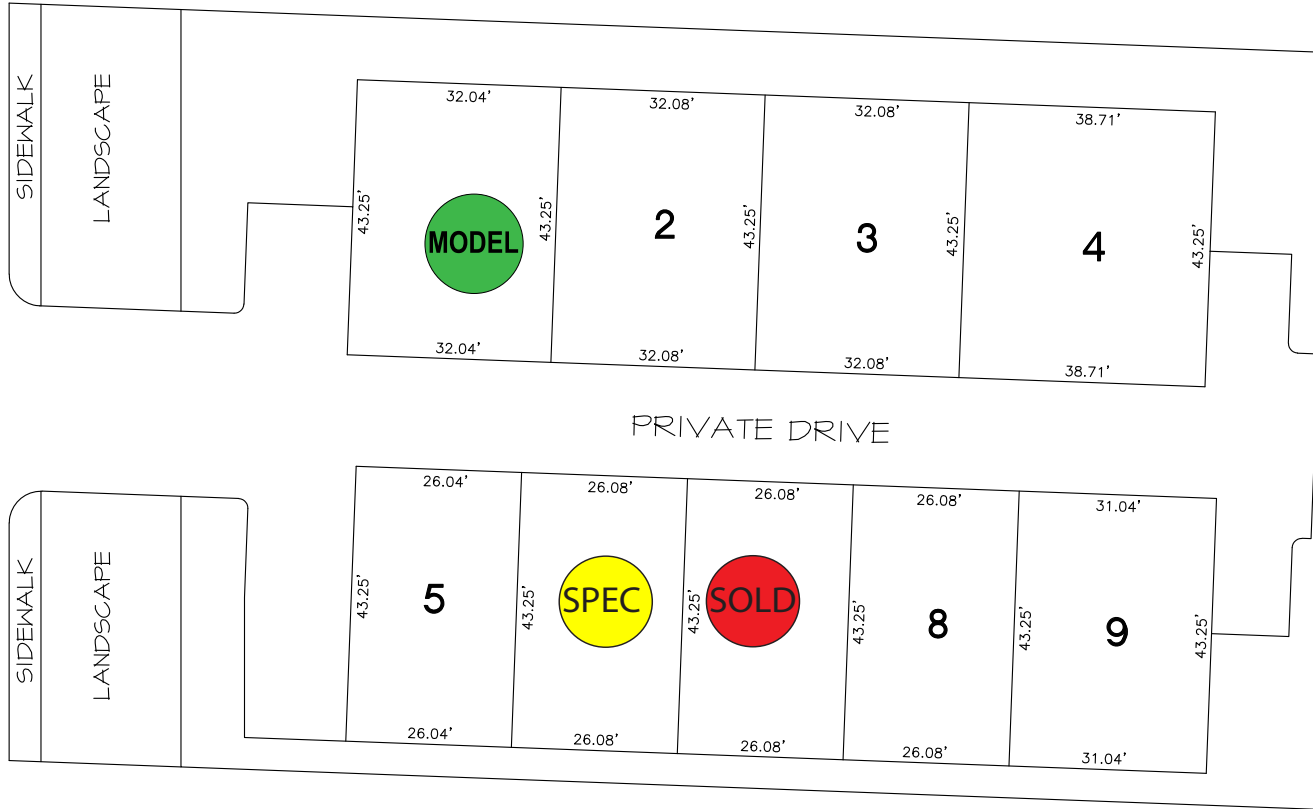

# THE LUXE AT ARCADIA

## Phoenix, Arizona

40TH STREET

VICINITY MAP  
N.T.S.