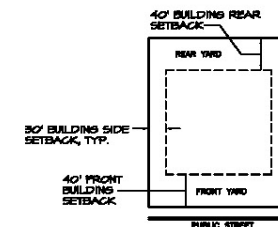

VIP
HOMES
www.viphomes.com

PICKET POST

Queen Creek, Arizona

LOT AREA TABLE		
LOT	SQ. FT.	ACRES
1	43,573	1.0003
2	43,577	1.0004
3	43,692	1.0030
4	43,580	1.0005
5	43,824	1.0015
6	43,563	1.0001
7	43,562	1.0001
8	43,581	1.0000
9	43,561	1.0000
10	43,562	1.0000
11	43,562	1.0000
12	43,580	1.0000
13	44,937	1.0316
14	44,389	1.0190
15	44,390	1.0191
16	43,742	1.0042

TYPICAL LOT SETBACKS
MAX LOT COVERAGE: 25%
MAX BLD. HEIGHT: 30 FEET
ZONING: R1-43