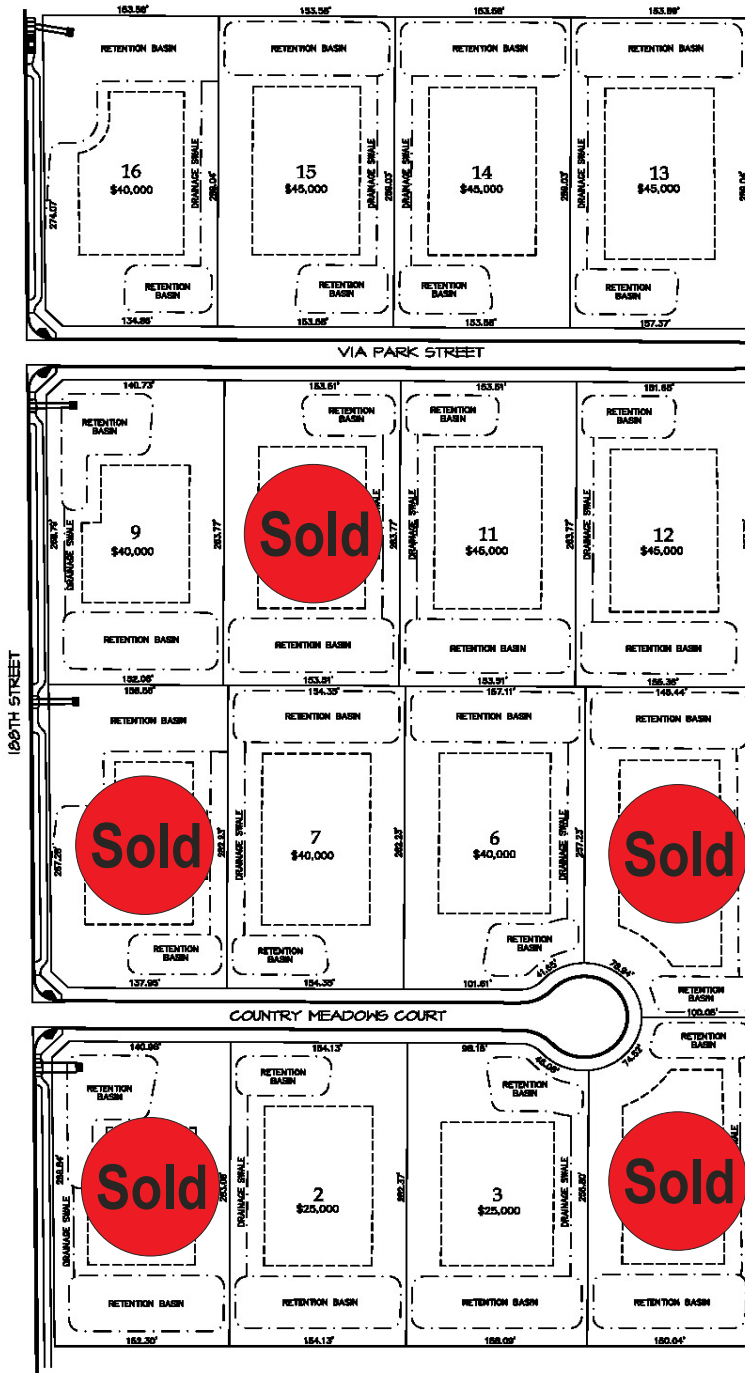

VIP
HOMES
www.viphomes.com

PICKET POST

Queen Creek, Arizona

LOT AREA TABLE		
LOT	SQ. FT.	ACRES
1	43,573	1.0003
2	43,577	1.0004
3	43,692	1.0030
4	43,580	1.0005
5	43,824	1.0015
6	43,563	1.0001
7	43,562	1.0001
8	43,581	1.0000
9	43,561	1.0000
10	43,562	1.0000
11	43,562	1.0000
12	43,580	1.0000
13	44,937	1.0316
14	44,389	1.0190
15	44,390	1.0191
16	43,742	1.0042

TYPICAL LOT SETBACKS
MAX LOT COVERAGE: 25%
MAX BLD. HEIGHT: 30 FEET
ZONING: R1-43