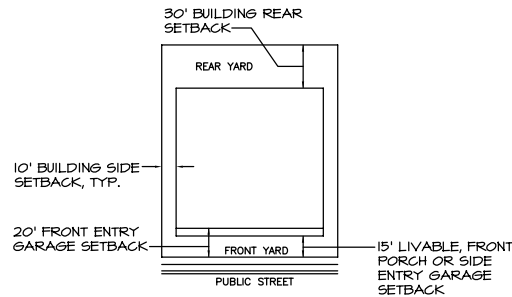

## Queen Creek, Arizona

**TYPICAL LOT SETBACKS**  
 MAX LOT COVERAGE: 35%  
 MAX BLD. HEIGHT: 30 FEET  
 ZONING: R1-10