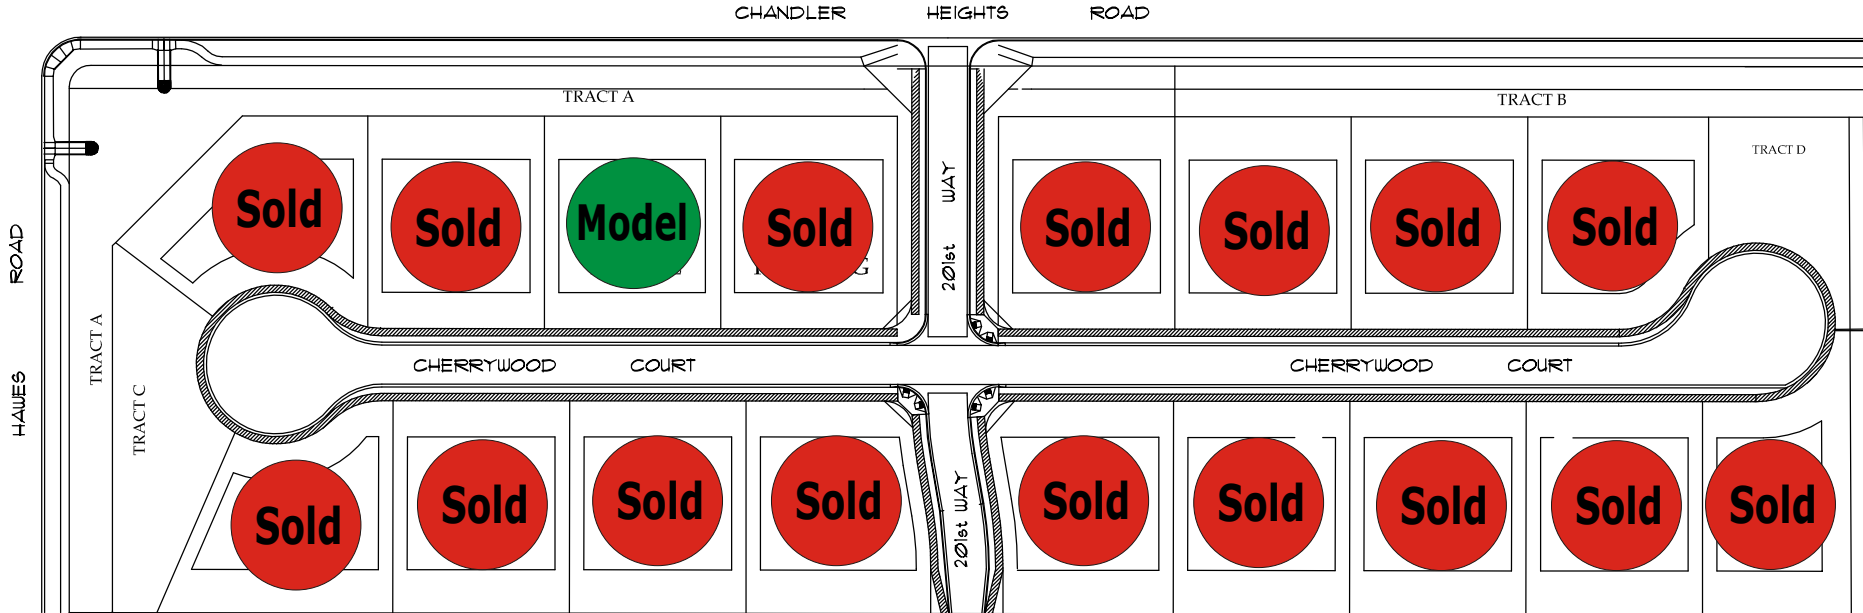

# PASEO DE PECANS

## Queen Creek, Arizona

**TYPICAL LOT SETBACKS**  
 MAX LOT COVERAGE: 35%  
 MAX BLD. HEIGHT: 30 FEET  
 ZONING: R1-10