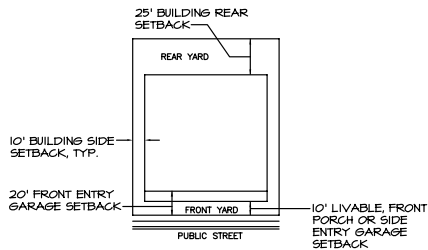

## Queen Creek, Arizona

TYPICAL LOT SETBACKS  
 MAX LOT COVERAGE: 35%  
 MAX LOT = 40% WITH 120 SF PORCH  
 MAX BLD. HEIGHT: 30 FEET  
 ZONING: R1-12

VICINITY MAP