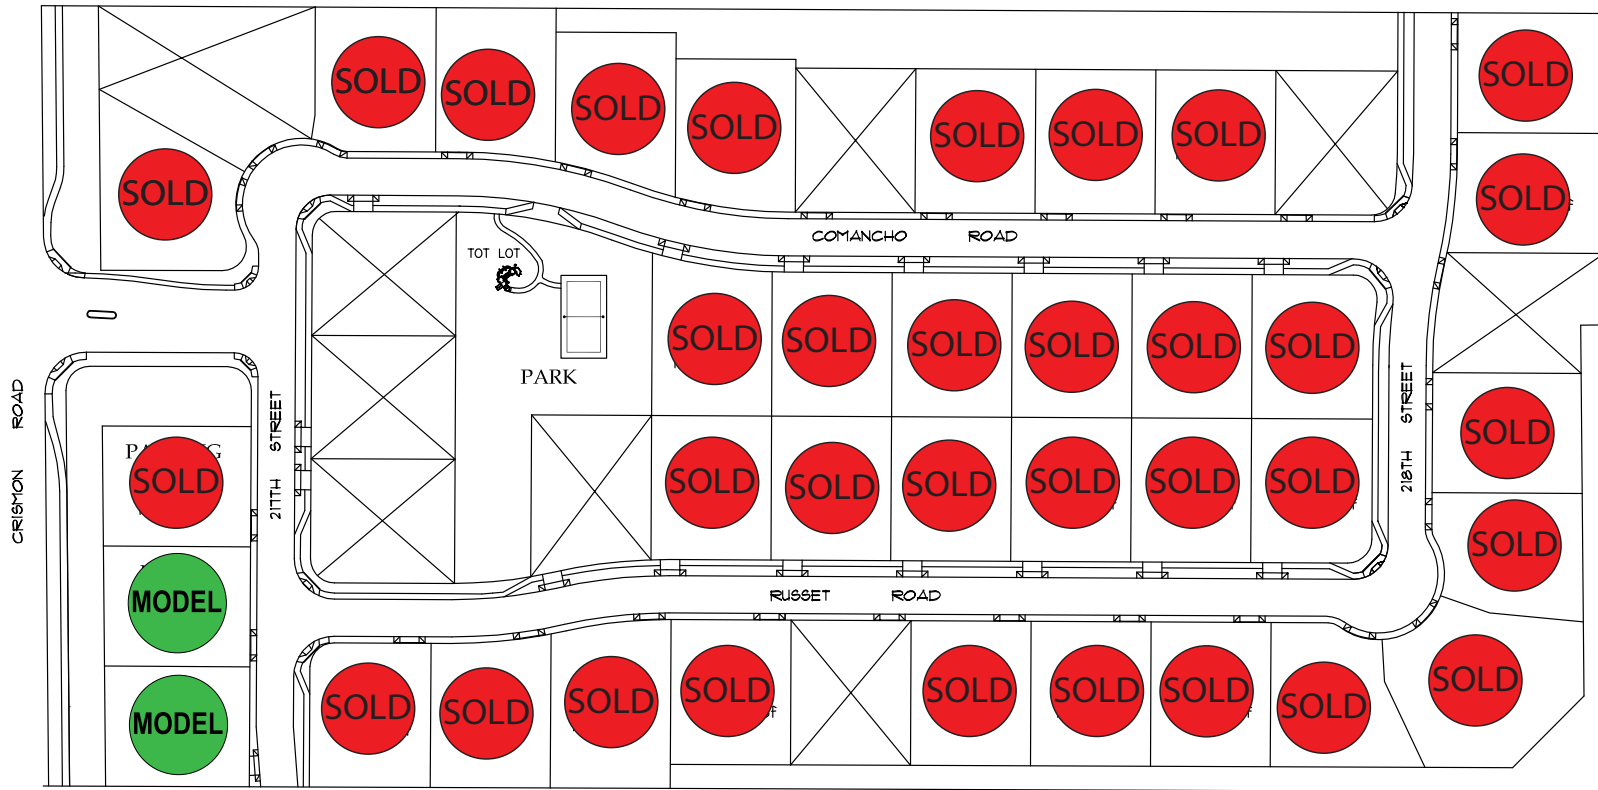

# CRISMON MEADOWS

## Queen Creek, Arizona

TYPICAL LOT SETBACKS  
 MAX LOT COVERAGE: 35%  
 MAX LOT = 40% WITH 120 SF PORCH  
 MAX BLD. HEIGHT: 30 FEET  
 ZONING: R1-12

VICINITY MAP